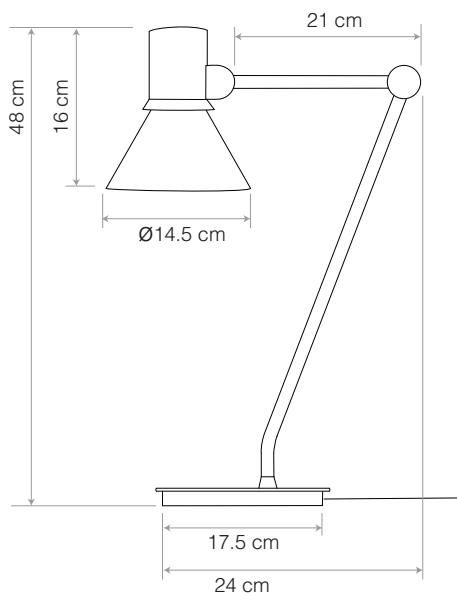

## Dimensions

- Shade Diameter:  $\varnothing$ 14.5cm
- Shade Height: 16cm
- Product Dimensions: 32cm x 14.5cm x 48cm (L x W x H)
- Max Height: 68cm
- Base Dimensions: 17.5cm x 12.5 cm (L x W)
- Cable length: 180cm
- Lamp Packaging (L x W x H): 37cm x 21.5cm x 54.5cm
- Lamp Packaged Weight: 3.3kg

Max Vertical Reach 68 cm

Bulb  
included